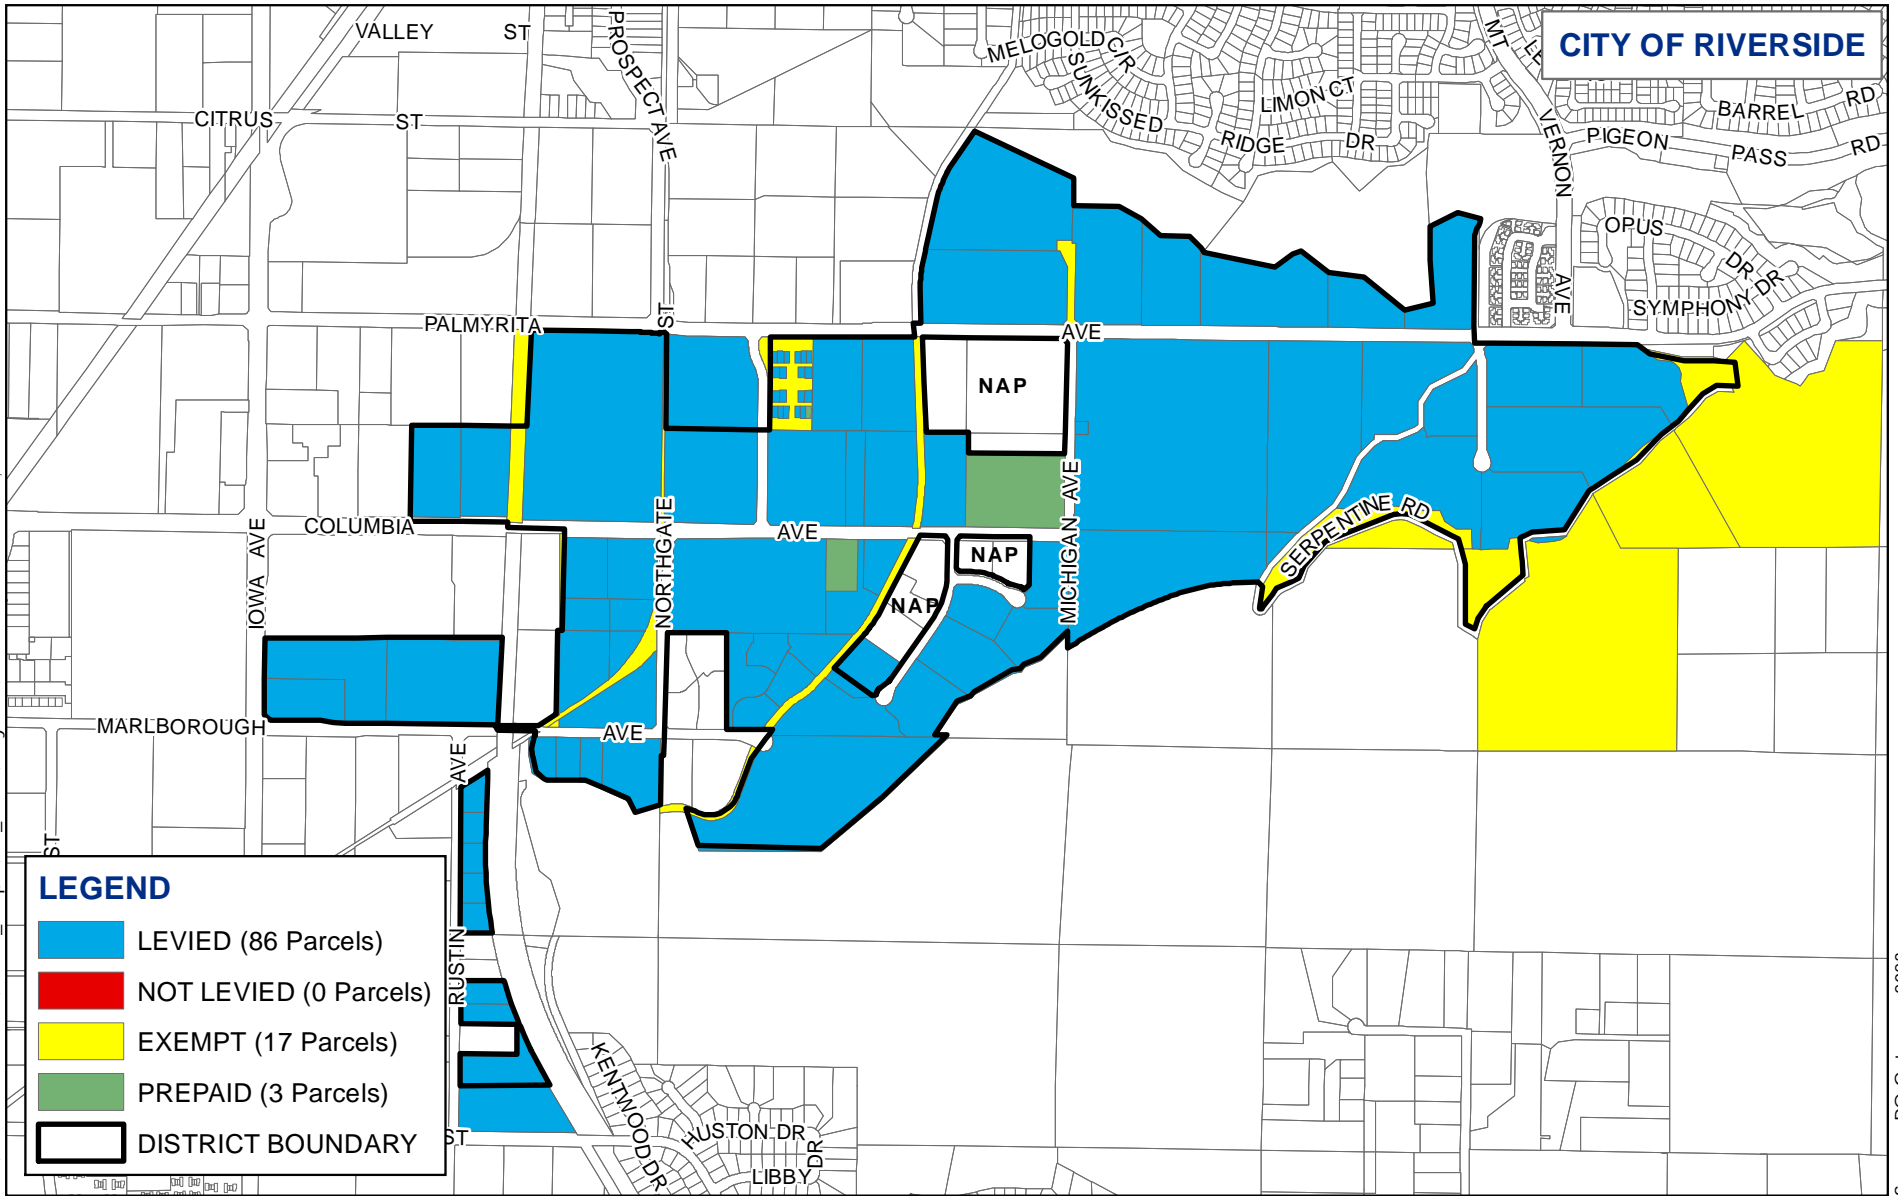

M:\GIS-Assessment\Audit_Maps\FY_2324\CityRiv\AD Hunter Park.mxd: 20 Jul 2023

Source: PQ Gateway, 2023

Assessment District Hunter Park
Parcel Audit Map - Fiscal Year 2023-2024